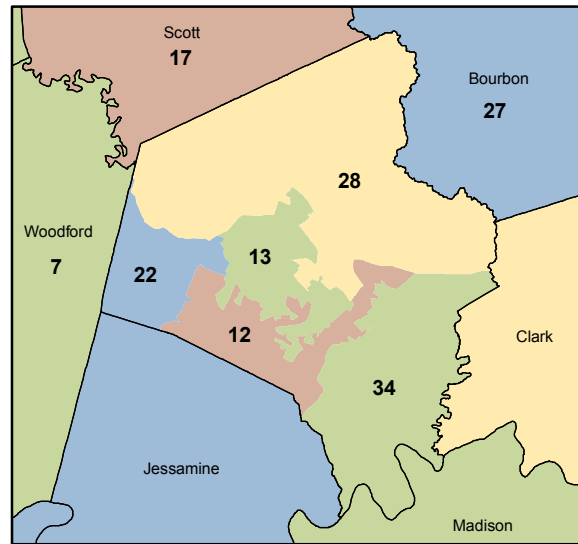

Jefferson Co. Detail

Fayette Co. Detail

Northern KY Detail

Kentucky Senate Districts

Senate Plan (SH001A02) became law (KRS 5.101 - 5.138) August 23, 2013, with enactment of House Bill 1.