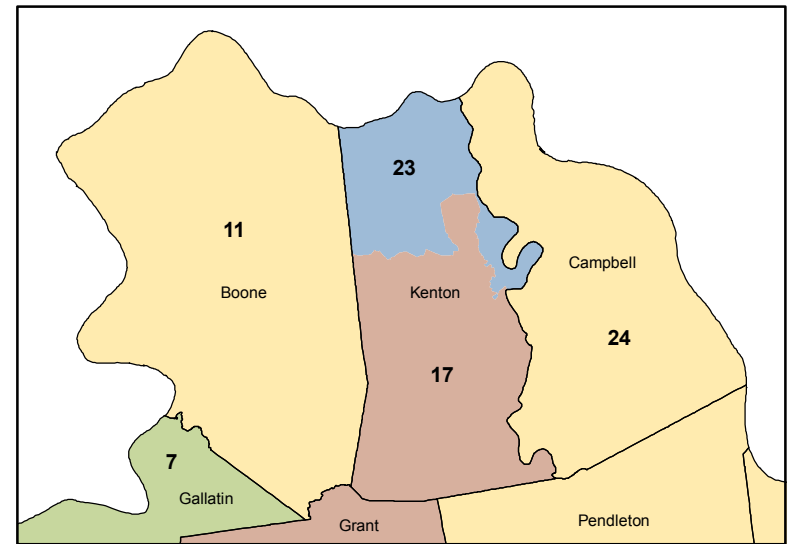

Jefferson Co. Detail

Fayette Co. Detail

Northern KY Detail

Kentucky Senate Districts

Senate Plan (SH001A02) became law (KRS 5.101 - 5.138) August 23, 2013, with enactment of House Bill 1.